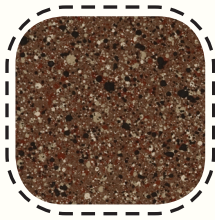

Your
Get A Grip
resurfacing
sample kit.

Eurostone® Canyon Ridge

Eurostone® Sage Canyon

Eurostone® Coyote Canyon

1. Hold up to a counter.
2. Call us with your choice.
3. Prepare to save 70% over granite.

GETAGRIP[®]
resurfacing